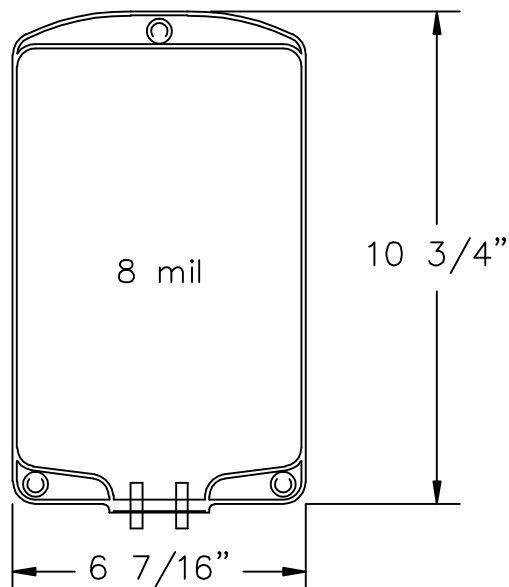

AVAILABLE TOOLING STYLES

Style A 4 Liter P/N: SA 11-04

Style D 3.5 Liter P/N: SA 11-06

Style B 3 Liter P/N: SA 11-14

Style E 3.5 Liter P/N: SA 11-07

Style C 3 Liter P/N: SA 11-15

Volume is approximate.
Bags not to scale.
Port size for styles A, B, C, D & E:
0.292 I.D. x 0.030 wall

Port Size:
 0.178 I.D. x
 0.258 O.D.

Style L
 50 ml
 P/N: SA 11-28

Port Size:
 0.050 I.D. x
 0.020 wall

Volume is approximate.
 Bags not to scale.
 Port size for styles F, G, I, J, & K
 0.187 I.D. x 0.039 wall

AVAILABLE TOOLING STYLES

Style M
250 ml
P/N: SA
11-40

Style N
500 ml
P/N: SA
11-38

Style O
1000 ml
P/N: SA
11-39

Volume is approximate, bags not to scale.
Port size for styles M, N and O is 0.187" I.D. x 0.039" wall.