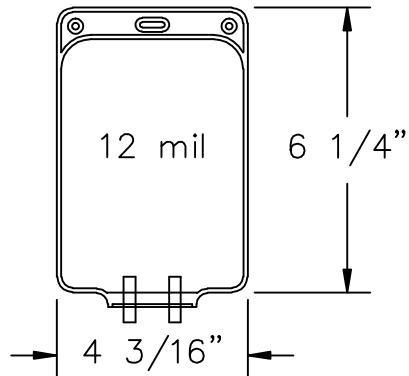

AVAILABLE TOOLING STYLES

Style A 4 Liter P/N: SA 11-04

Style D 3.5 Liter P/N: SA 11-06

Style B 3 Liter P/N: SA 11-14

Style E 3.5 Liter P/N: SA 11-07

Style C 3 Liter P/N: SA 11-15

Volume is approximate.
Bags not to scale.
Port size for styles A, B, C, D & E:
0.292 I.D. x 0.030 wall

Port Size:
 0.178 I.D. x
 0.258 O.D.

Style L
 50 ml
 P/N: SA 11-28

Port Size:
 0.050 I.D. x
 0.020 wall

Volume is approximate.
 Bags not to scale.
 Port size for styles F, G, I, J, & K
 0.187 I.D. x 0.039 wall

AVAILABLE TOOLING STYLES

Style M
250 ml
P/N: SA
11-40

Style N
500 ml
P/N: SA
11-38

Style O
1000 ml
P/N: SA
11-39

Volume is approximate, bags not to scale.
Port size for styles M, N and O is 0.187" I.D. x 0.039" wall.