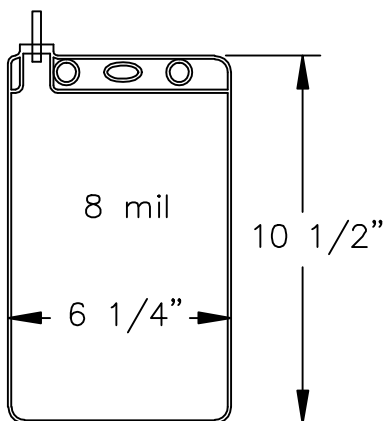

AVAILABLE TOOLING STYLES

Style F
1 Liter
P/N: SA 11-21