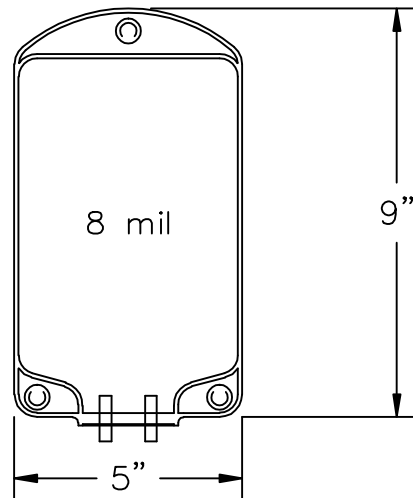

AVAILABLE TOOLING STYLES

Style A 4 Liter P/N: SA 11-04

Style D 3.5 Liter P/N: SA 11-06

Style B 3 Liter P/N: SA 11-14

Style E 3.5 Liter P/N: SA 11-07

Style C 3 Liter P/N: SA 11-15

Volume is approximate.
Bags not to scale.
Port size for styles A, B, C, D & E:
0.292 I.D. x 0.030 wall

Port Size:
 0.178 I.D. x
 0.258 O.D.

Style L
 50 ml
 P/N: SA 11-28

Port Size:
 0.050 I.D. x
 0.020 wall

Volume is approximate.
 Bags not to scale.
 Port size for styles F, G, I, J, & K
 0.187 I.D. x 0.039 wall

AVAILABLE TOOLING STYLES

Style M
250 ml
P/N: SA
11-40

Style N
500 ml
P/N: SA
11-38

Style O
1000 ml
P/N: SA
11-39

Volume is approximate, bags not to scale.
Port size for styles M, N and O is 0.187" I.D. x 0.039" wall.