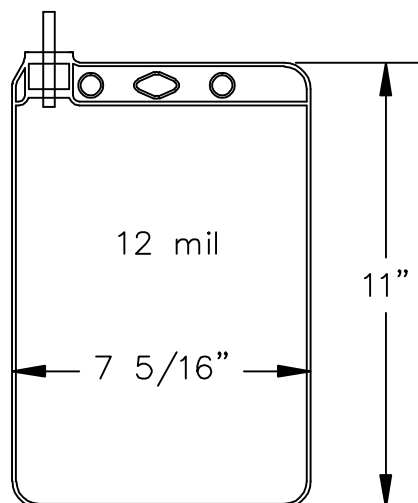

AVAILABLE TOOLING STYLES

Style A 4 Liter P/N: SA 11-04

Style D 3.5 Liter P/N: SA 11-06

Style B 3 Liter P/N: SA 11-14

Style E 3.5 Liter P/N: SA 11-07

Style C 3 Liter P/N: SA 11-15

Volume is approximate.
Bags not to scale.
Port size for styles A, B, C, D & E:
0.292 I.D. x 0.030 wall

Port Size:
 0.178 I.D. x
 0.258 O.D.

Style L
 50 ml
 P/N: SA 11-28

Port Size:
 0.050 I.D. x
 0.020 wall

Volume is approximate.
 Bags not to scale.
 Port size for styles F, G, I, J, & K
 0.187 I.D. x 0.039 wall

AVAILABLE TOOLING STYLES

Style M
250 ml
P/N: SA
11-40

Style N
500 ml
P/N: SA
11-38

Style O
1000 ml
P/N: SA
11-39

Volume is approximate, bags not to scale.
Port size for styles M, N and O is 0.187" I.D. x 0.039" wall.