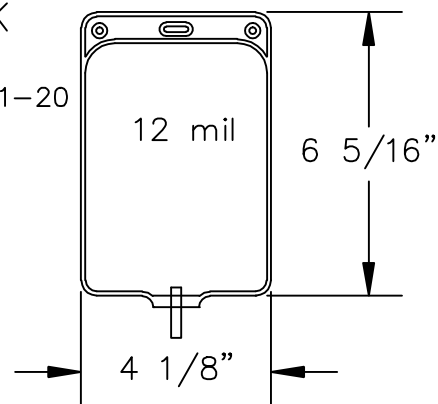

Style L
50 ml
P/N: SA 11-28

Style K
250ml
P/N: SA 11-20